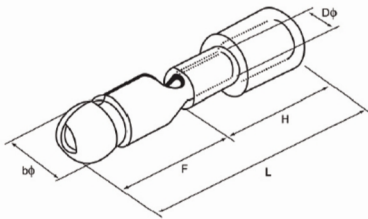

SEE Cable Terminal

Insulated Bullet Male Disconnects

Material

Insulation: PVC
Terminal Body: Brass
Plating: Tin

Wire range: 0.5~1.5mm² (A.W.G. 22~16)I_{max}=10A

Item No	Dimension(mm)					Color
	b φ	F	D φ	H	L	
MPD1.25-156	4.0	11.0	1.7	10.0	21.0	Red
MPD1.25-176	4.5	14.0	1.7	10.0	24.0	

Wire range: 1.5~2.5mm² (A.W.G. 16~14)I_{max}=15A

Item No	Dimension(mm)					Color
	b φ	F	D φ	H	L	
MPD2-156	4.0	11.0	2.3	10.0	21.0	Blue
MPD2-176	4.5	14.0	2.3	10.0	24.0	
MPD2-195	5.0	11.0	2.3	10.0	21.0	

Wire range: 4~6mm² (A.W.G. 12~10)I_{max}=24A

Item No	Dimension(mm)					Color
	b φ	F	D φ	H	L	
MPD5.5-195	5.0	12.0	3.4	13.0	25.0	Yellow

SEE Cable Terminal

Insulated Bullet Female Disconnects

Material

Insulation: PVC
Terminal Body: Brass
Plating: Tin

Wire range: 0.5~1.5mm² (A.W.G. 22~16)I_{max}=10A

Wire range: 4~6mm² (A.W.G. 12~10)I_{max}=24A

Item No	Dimension(mm)					Color
	b φ	F	D φ	H	L	
FRD5.5-195	5.0	7.0	3.4	14.0	29.5	Yellow